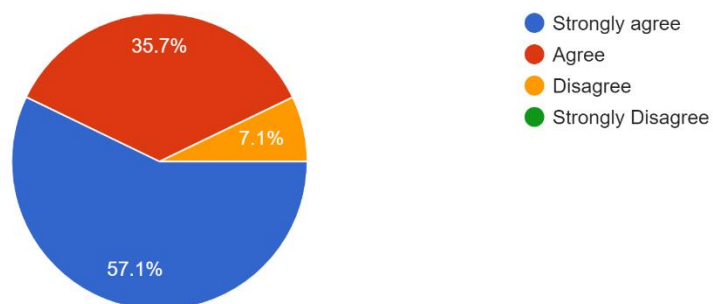

REPORT ON TEACHERS'S FEEDBACK ON SYLLABUS

2023-24

Designation

14 responses

Department

14 responses

The curriculum design meets the current academic and professional needs

14 responses

Does the Curriculum content provide students the exposure towards new knowledge and practices?

14 responses

The Curriculum increased student's interest in this field study / knowledge / work.

14 responses