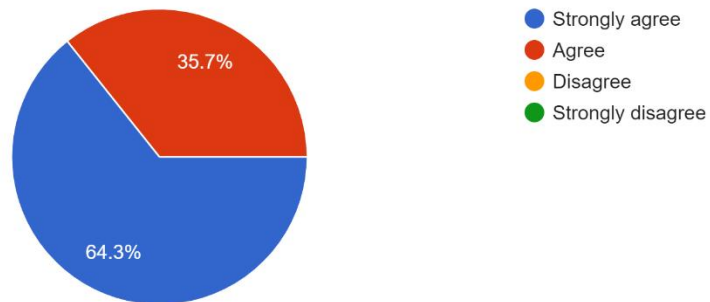

REPORT ON TEACHERS'S FEEDBACK ON SYLLABUS

2023-24

Designation

14 responses

Department

14 responses

The curriculum design meets the current academic and professional needs

14 responses

Does the Curriculum content provide students the exposure towards new knowledge and practices?

14 responses

The Curriculum increased student's interest in this field study / knowledge / work.

14 responses