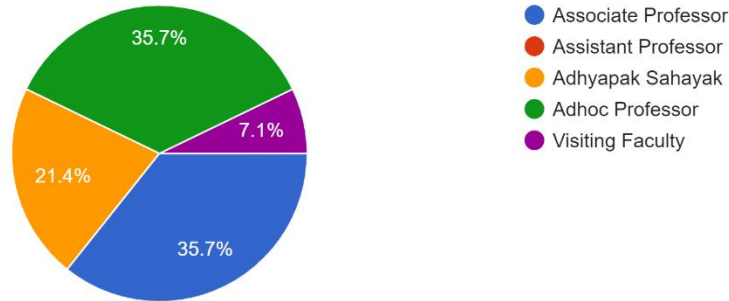

Managed By Surat Education Society
Sheth C.D.Barfiwala College of Commerce
(Affiliated to Veer Narmad South Gujarat University, Surat)
Sahyog society, Sumul Dairy Road, Surat. 395008, Phone : 0261-2537752
Website :- <https://barfiwalacollegesurat.ac.in/>

REPORT ON TEACHERS'S FEEDBACK ON SYLLABUS

2023-24

Designation

14 responses