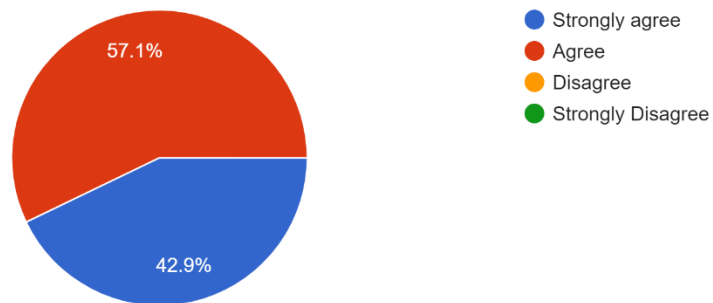

REPORT ON TEACHERS'S FEEDBACK ON SYLLABUS

2023-24

Designation

14 responses

Department

14 responses

The curriculum design meets the current academic and professional needs

14 responses

Does the Curriculum content provide students the exposure towards new knowledge and practices?

14 responses

The Curriculum increased student's interest in this field study / knowledge / work.

14 responses