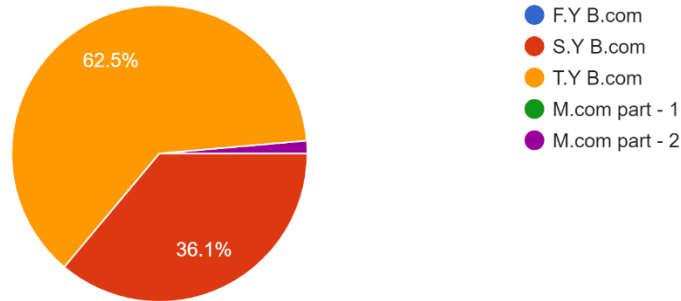

Managed By Surat Education Society
Sheth C.D.Barfiwala College of Commerce
(Affiliated to Veer Narmad South Gujarat University, Surat)
Sahyog society, Sumul Dairy Road, Surat. 395008, Phone : 0261-2537752
Website :- <https://barfiwalacollegesurat.ac.in/>

REPORT ON STUDENT'S FEEDBACK ON SYLLABUS

2023-24

Class

72 responses