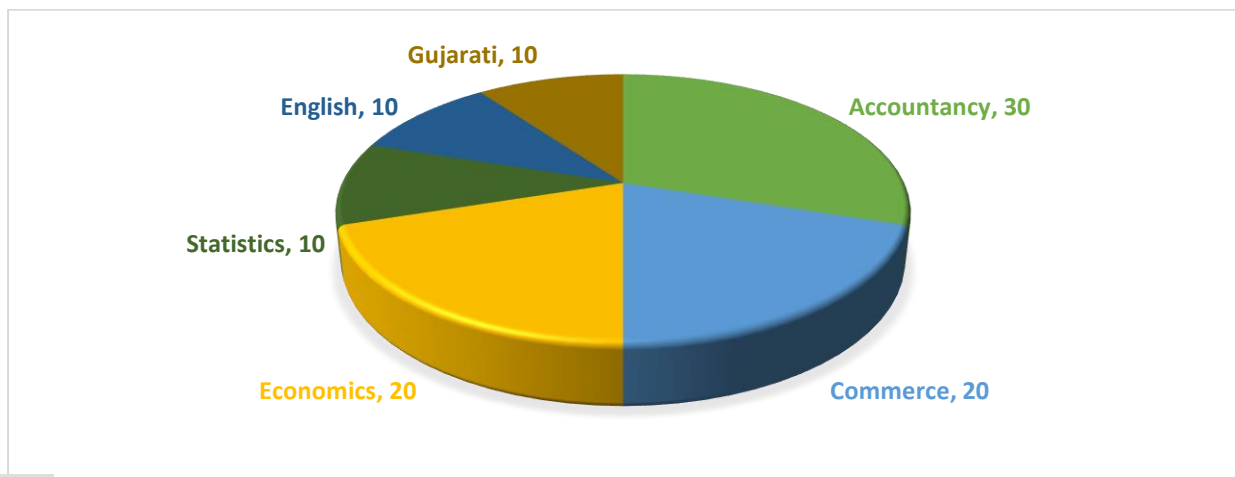

2. Department