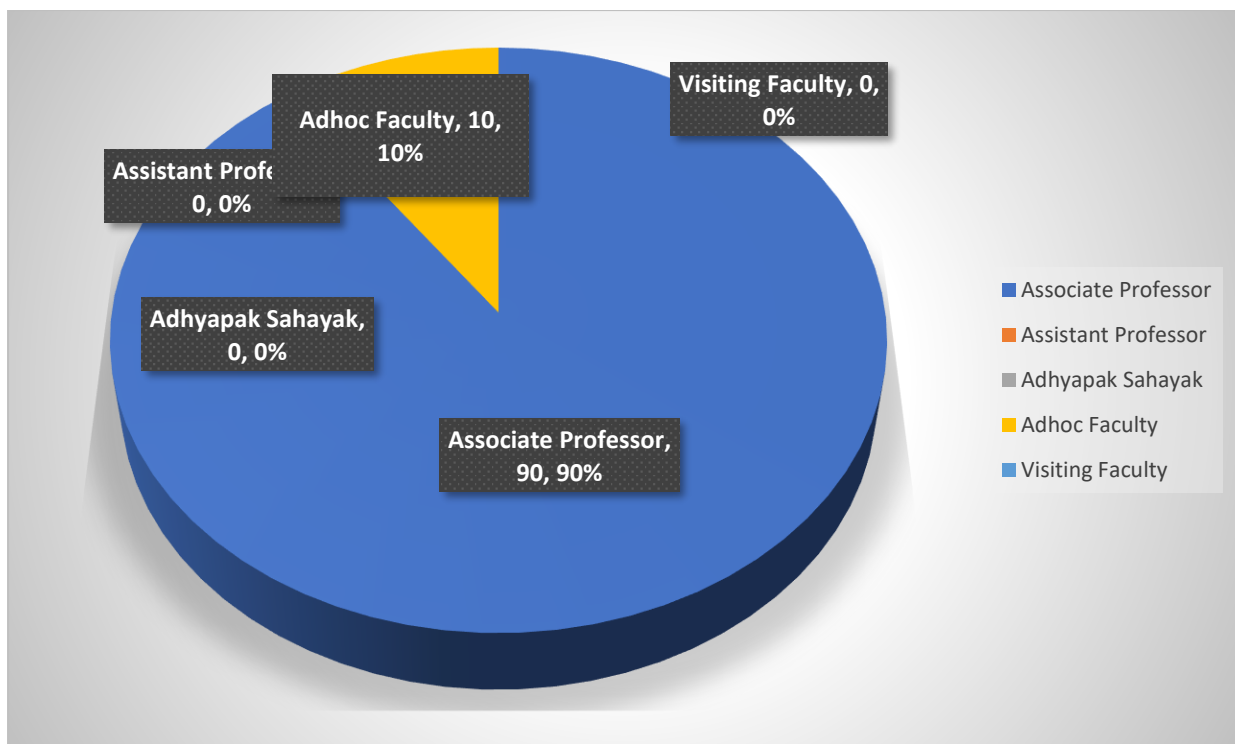

Sheth C.D. Barfiwala College of Commerce

(Affiliated to Veer Narmad South Gujarat University, Surat)

“Accredited B⁺⁺ Grade by NAAC” (CGPA 2.77)

Sahyog society, Sumul Dairy Road, Surat. 395008, Phone: - 2537752

REPORT OF TEACHERS FEEDBACK ON SYLLABUS

ACADEMIC YEAR 2020-21

Data in (%)

1. Designation