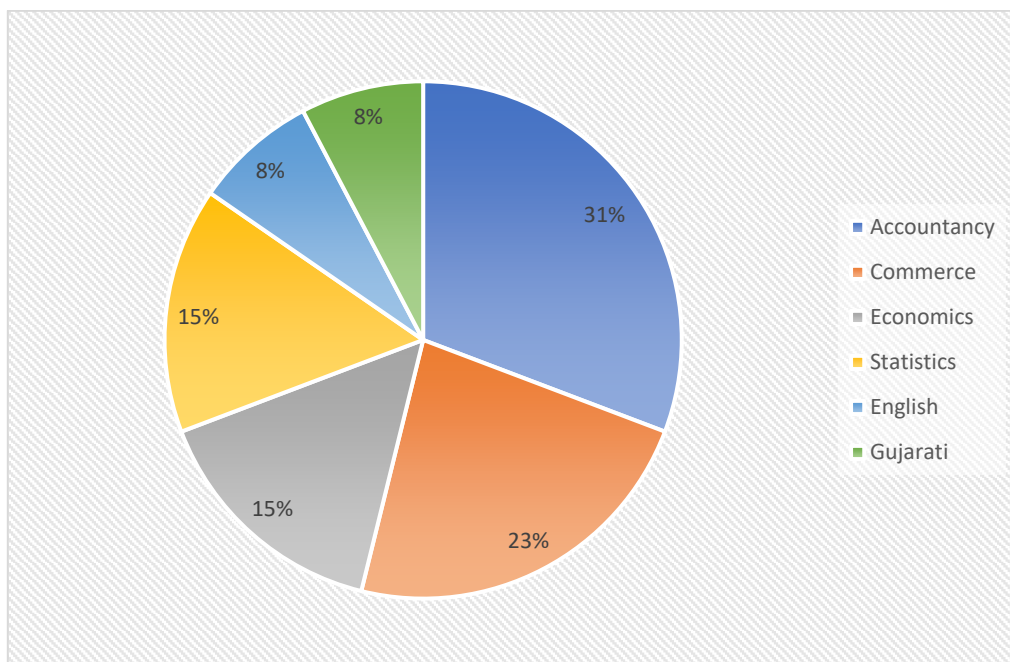

2. Department