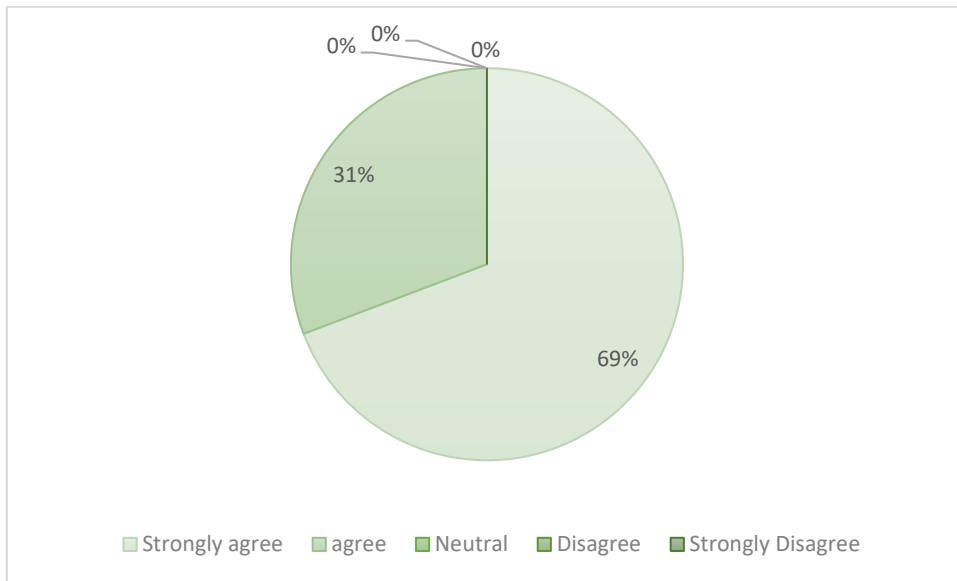

#### 2. Department

3. The curriculum design meets the current academic and professional needs.

4. Does the Curriculum content provide students the exposure towards new knowledge and practices?

5. The Curriculum increased student's interest in this field study / knowledge / work.

6. Have you been a member of Board of Study at the University in the given academic year?

7. Have you communicated to the Board of study your feedback related to the curriculum in the given academic year?