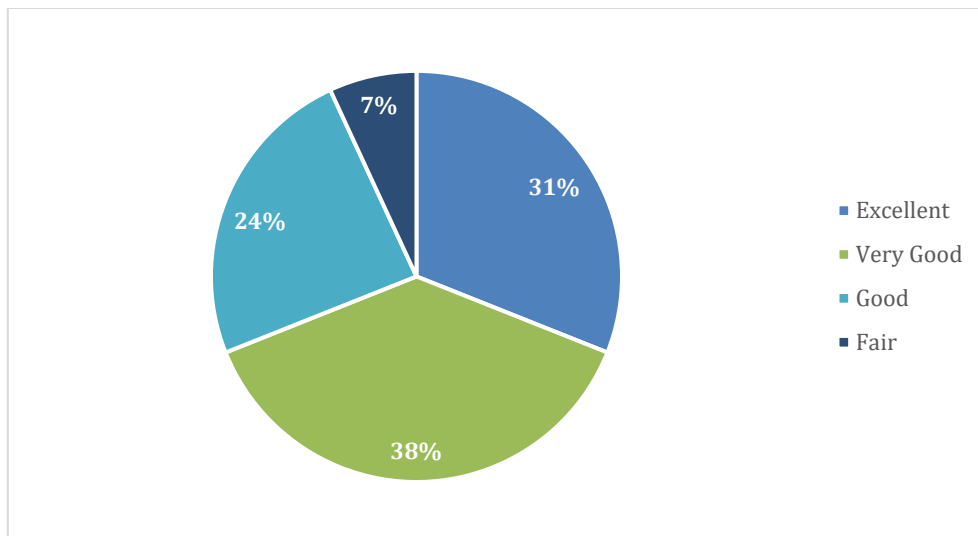

## REPORT OF STUDENTS FEEDBACK ON SYLLABUS

ACADEMIC YEAR 2020-21

Data in (%)

1. Class

2. How do you rate the curriculum that you have learned in the college?

3. The Curriculum content has exposed you to new knowledge and practices.

4. The Curriculum has increased your interest in this field study / knowledge / work.

5. The study material handed out to understand the curriculum was adequate.

6. Will you recommend this program to your juniors?