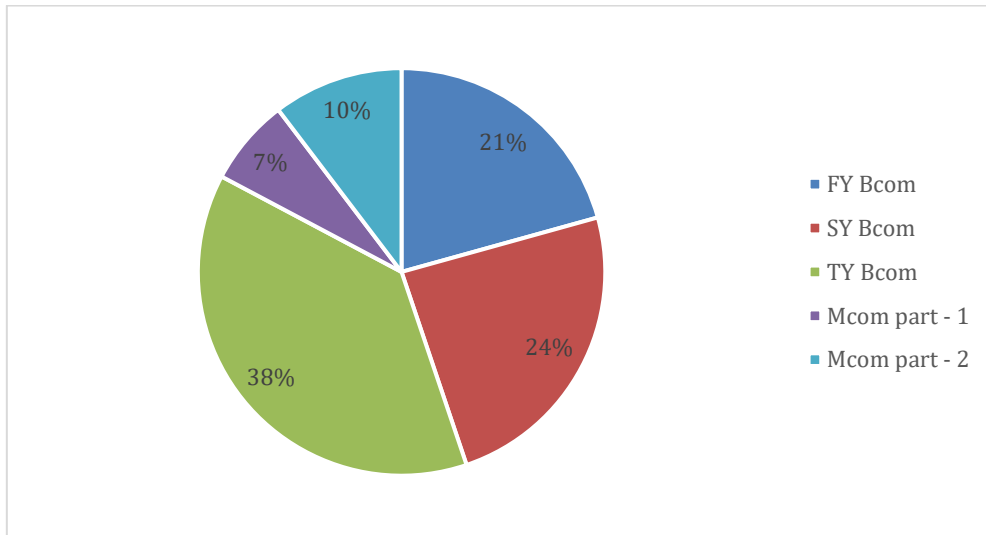

Book-Post/U.P.C./ Regd. A. D

Sheth C.D. Barfiwala College of Commerce

(Affiliated to Veer Narmad South Gujarat University, Surat)

“Accredited B++ Grade by NAAC” (CGPA 2.77)

Sahyog society, Sumul Dairy Road, Surat. 395008, Phone: - 2537752

REPORT OF STUDENTS FEEDBACK ON SYLLABUS

ACADEMIC YEAR 2020-21

Data in (%)

1. Class