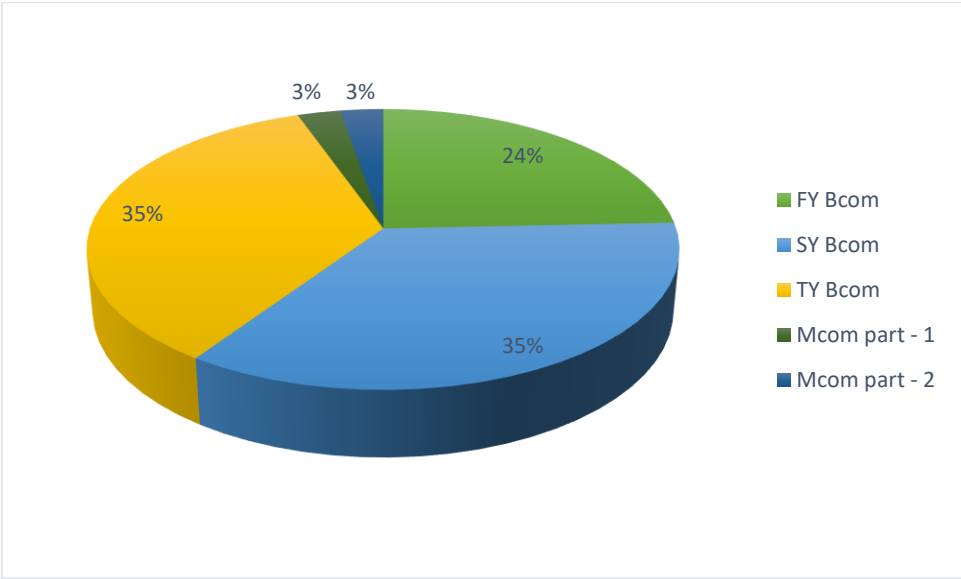

Sheth C.D. Barfiwala College of Commerce

(Affiliated to Veer Narmad South Gujarat University, Surat)

“Accredited B++ Grade by NAAC” (CGPA 2.77)

Sahyog society, Sumul Dairy Road, Surat. 395008, Phone: - 2537752

REPORT OF STUDENTS FEEDBACK ON SYLLABUS

ACADEMIC YEAR 2022-23

1. Class

2. How do you rate the curriculum that you have learned in the college?