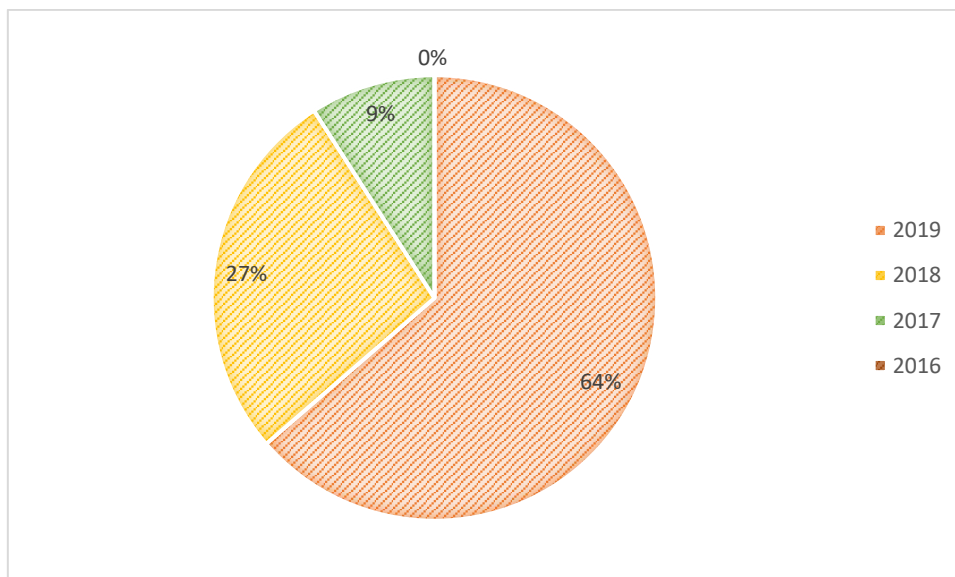

Sheth C.D. Barfiwala College of Commerce

(Affiliated to Veer Narmad South Gujarat University, Surat)

“Accredited B⁺⁺ Grade by NAAC” (CGPA 2.77)

Sahyog society, Sumul Dairy Road, Surat. 395008, Phone: - 2537752

REPORT OF EMPLOYER FEEDBACK ON SYLLABUS

ACADEMIC YEAR 2021-22

1. Name of the program completed

2. Year of program completion

3. How much you are satisfied with the student curriculum?

4. The curriculum has proved useful at work place.