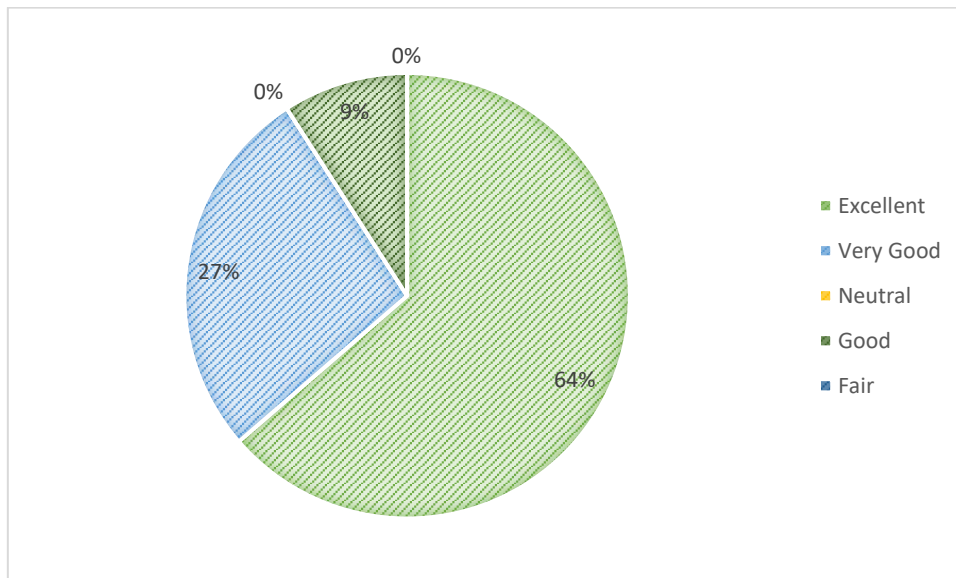

REPORT OF EMPLOYER FEEDBACK ON SYLLABUS

ACADEMIC YEAR 2021-22

1. Name of the program completed

2. Year of program completion

3. How much you are satisfied with the student curriculum?

4. The curriculum has proved useful at work place.