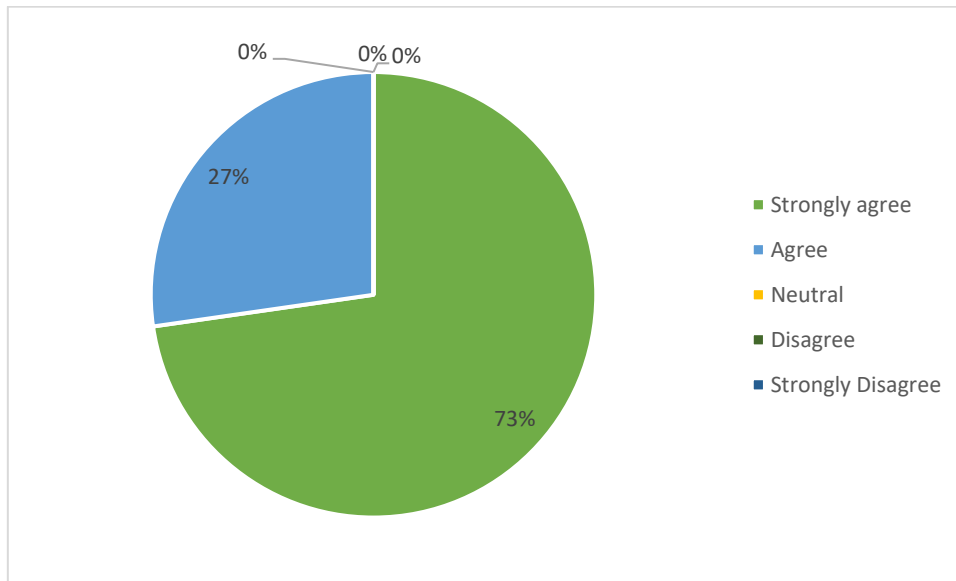

REPORT OF EMPLOYER FEEDBACK ON SYLLABUS

ACADEMIC YEAR 2021-22

1. Name of the program completed

2. Year of program completion

3. How much you are satisfied with the student curriculum?

4. The curriculum has proved useful at work place.