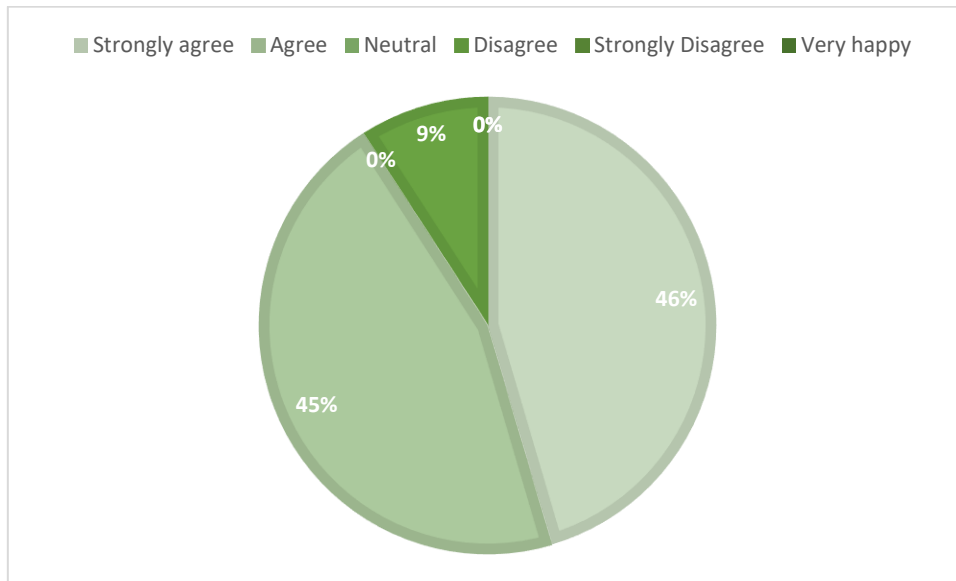

REPORT OF EMPLOYER FEEDBACK ON SYLLABUS

ACADEMIC YEAR 2021-22

1. Name of the program completed

2. Year of program completion

3. How much you are satisfied with the student curriculum?

4. The curriculum has proved useful at work place.

5. There is a need to review the course / syllabus.

6. The course content will help the students in getting employment.

7. The syllabus is relevant to contemporary employer preferences.

8. The curriculum is effective in developing critical thinking.