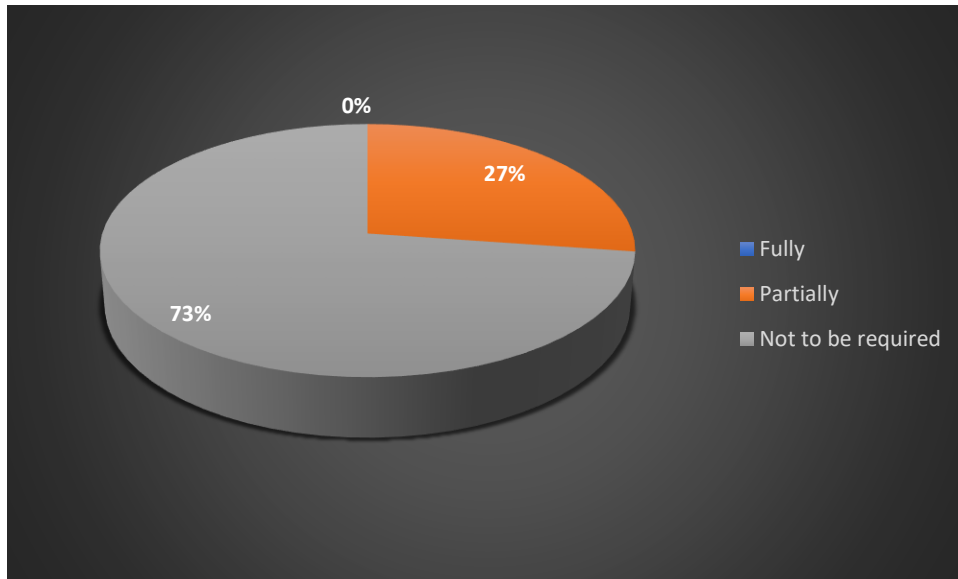

5. There is a need to review the course / syllabus.

6. The course content will help the students in getting employment.