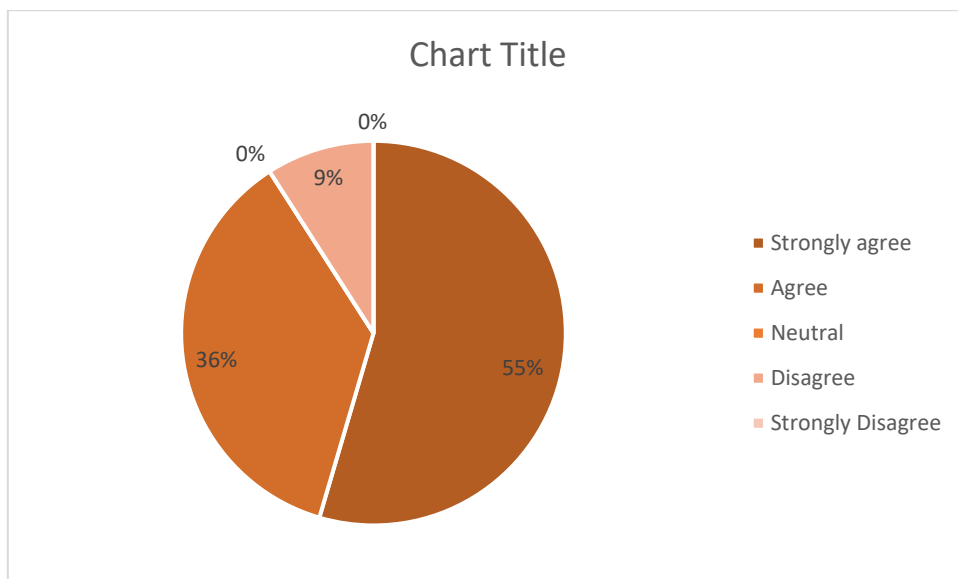

5. There is a need to review the course / syllabus.

6. The course content will help the students in getting employment.