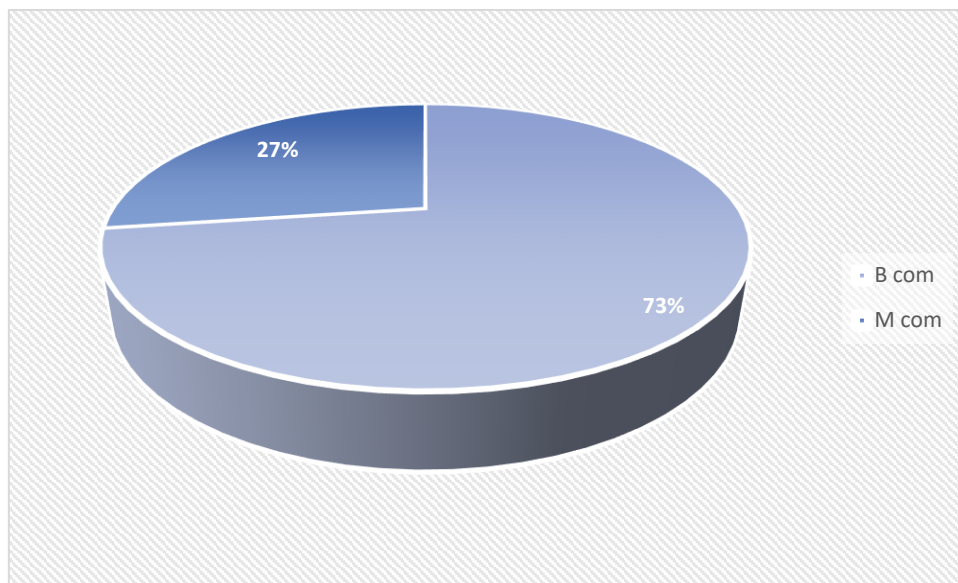

Sheth C.D. Barfiwala College of Commerce

(Affiliated to Veer Narmad South Gujarat University, Surat)

“Accredited B⁺⁺ Grade by NAAC” (CGPA 2.77)

Sahyog society, Sumul Dairy Road, Surat. 395008, Phone: - 2537752

REPORT OF EMPLOYER FEEDBACK ON SYLLABUS

ACADEMIC YEAR 2021-22

1. Name of the program completed

2. Year of program completion

3. How much you are satisfied with the student curriculum?

4. The curriculum has proved useful at work place.