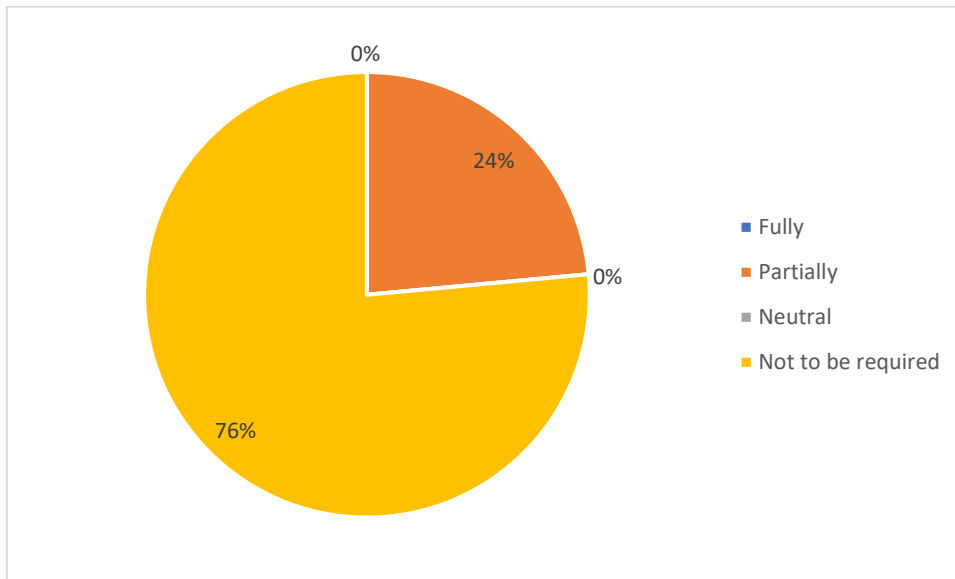

5. There is a need to review the course / syllabus.