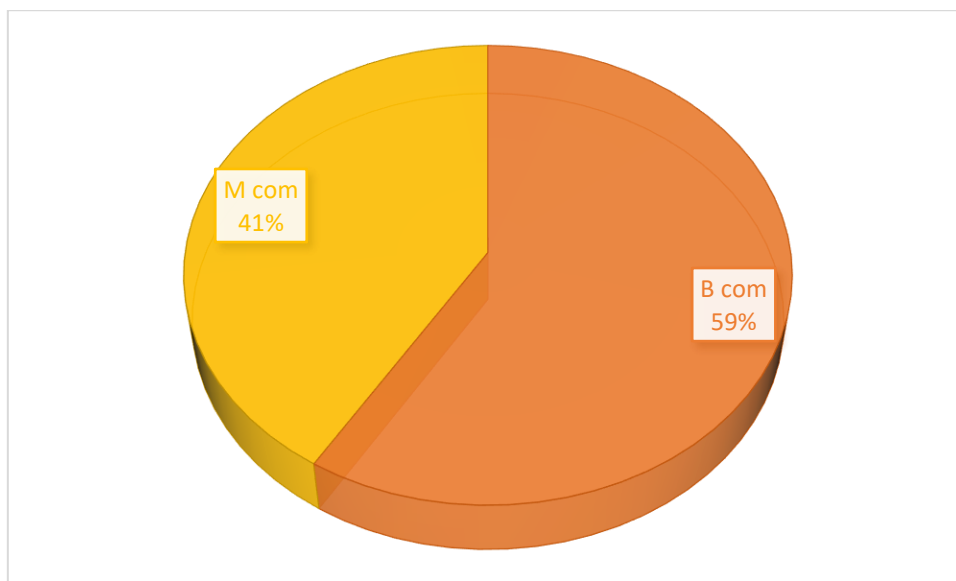

Sheth C.D. Barfiwala College of Commerce

(Affiliated to Veer Narmad South Gujarat University, Surat)

“Accredited B⁺⁺ Grade by NAAC” (CGPA 2.77)

Sahyog society, Sumul Dairy Road, Surat. 395008, Phone: - 2537752

REPORT OF EMPLOYER FEEDBACK ON SYLLABUS

ACADEMIC YEAR 2022-23

1. Name of the program completed

2. Year of program completion

3. How much you are satisfied with the student curriculum?

4. The curriculum has proved useful at work place.