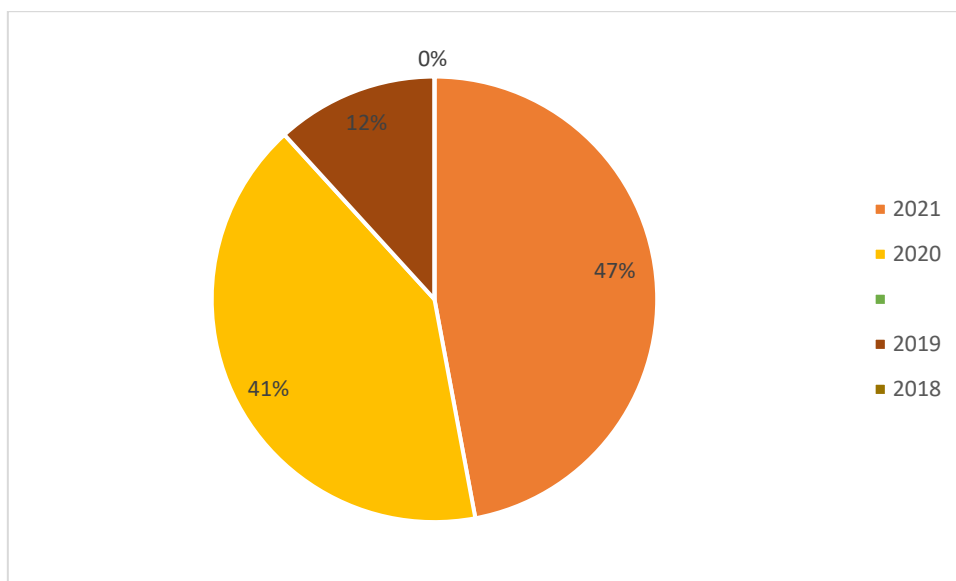

Sheth C.D. Barfiwala College of Commerce

(Affiliated to Veer Narmad South Gujarat University, Surat)

“Accredited B⁺⁺ Grade by NAAC” (CGPA 2.77)

Sahyog society, Sumul Dairy Road, Surat. 395008, Phone: - 2537752

REPORT OF EMPLOYER FEEDBACK ON SYLLABUS

ACADEMIC YEAR 2022-23

1. Name of the program completed

2. Year of program completion

3. How much you are satisfied with the student curriculum?

4. The curriculum has proved useful at work place.