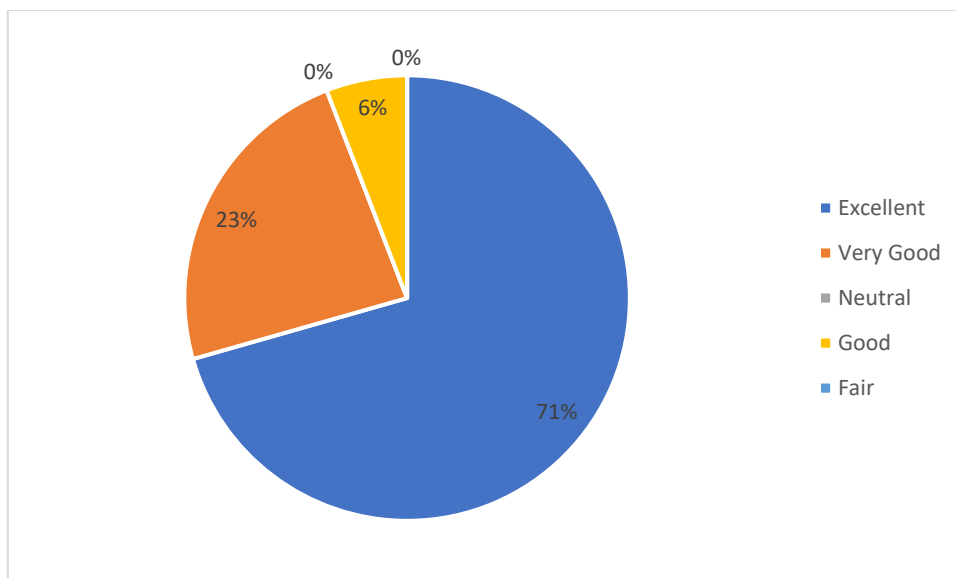

REPORT OF EMPLOYER FEEDBACK ON SYLLABUS

ACADEMIC YEAR 2022-23

1. Name of the program completed

2. Year of program completion

3. How much you are satisfied with the student curriculum?

4. The curriculum has proved useful at work place.