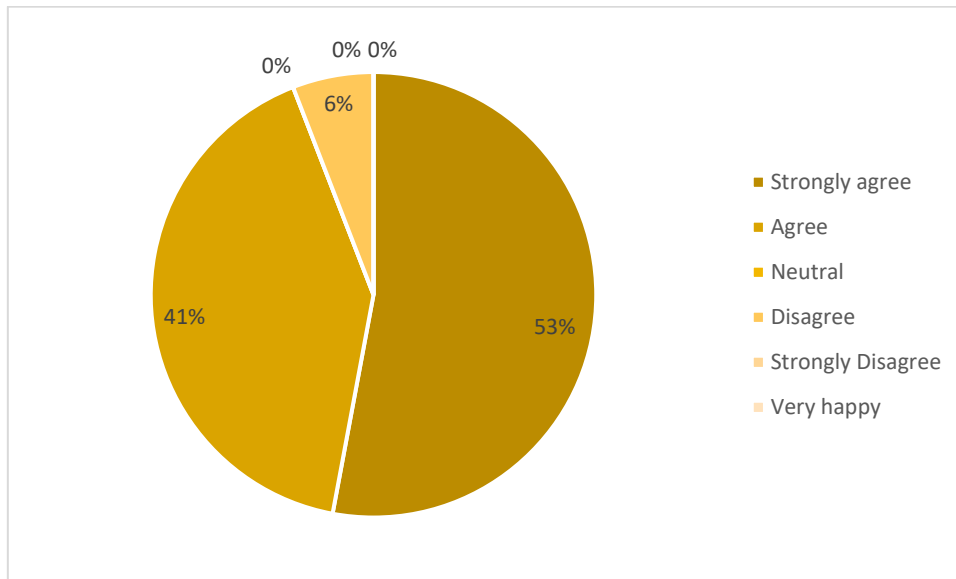

7. The syllabus is relevant to contemporary employer preferences.

8. The curriculum is effective in developing critical thinking.