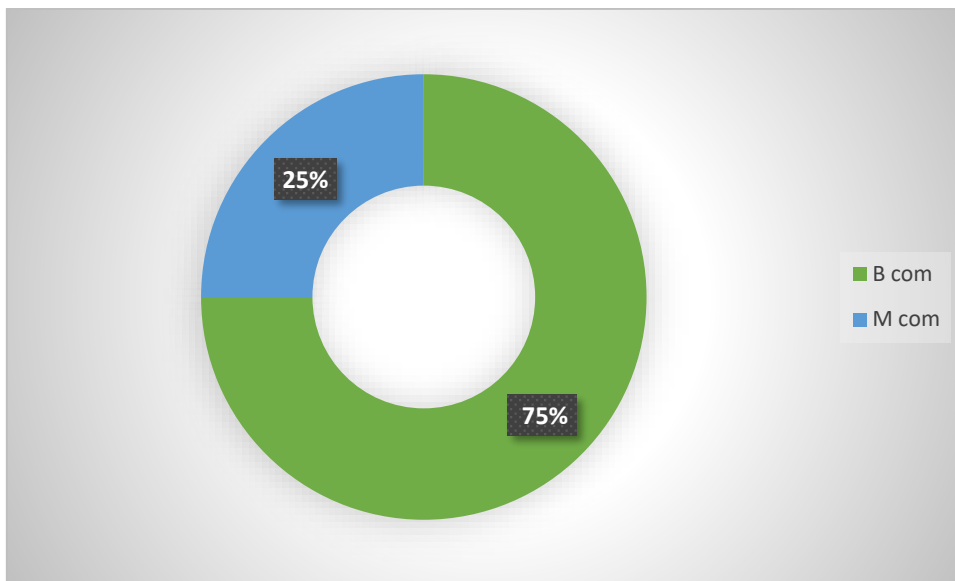

Sheth C.D. Barfiwala College of Commerce

(Affiliated to Veer Narmad South Gujarat University, Surat)

“Accredited B⁺⁺ Grade by NAAC” (CGPA 2.77)

Sahyog society, Sumul Dairy Road, Surat. 395008, Phone: - 2537752

REPORT OF ALUMNI FEEDBACK ON SYLLABUS

ACADEMIC YEAR 2020-21

Data in (%)

1. Name of the program completed

2. Year of program completion

3. The Program Curriculum has exposed you to new knowledge and practices.