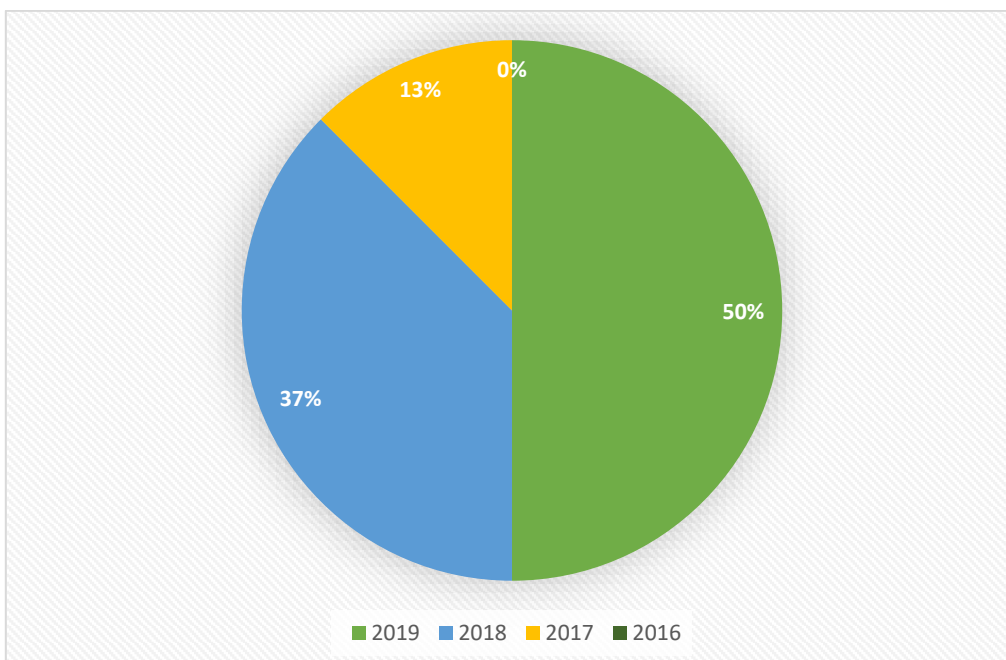

REPORT OF ALUMNI FEEDBACK ON SYLLABUS

ACADEMIC YEAR 2020-21

Data in (%)

1. Name of the program completed

2. Year of program completion

3. The Program Curriculum has exposed you to new knowledge and practices.