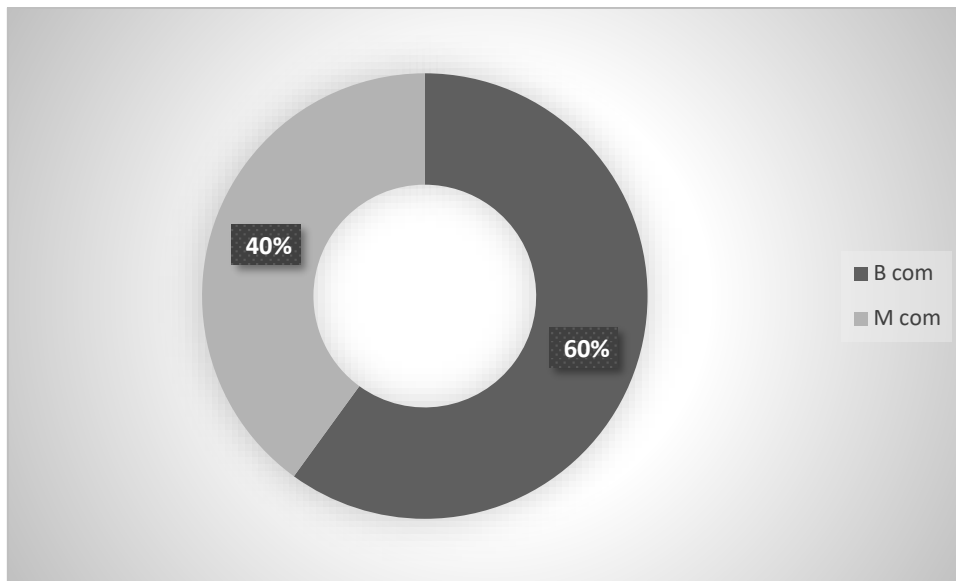

Sheth C.D. Barfiwala College of Commerce

(Affiliated to Veer Narmad South Gujarat University, Surat)

“Accredited B⁺⁺ Grade by NAAC” (CGPA 2.77)

Sahyog society, Sumul Dairy Road, Surat. 395008, Phone: - 2537752

REPORT OF ALUMNI FEEDBACK ON SYLLABUS

ACADEMIC YEAR 2022-23

1. Name of the program completed