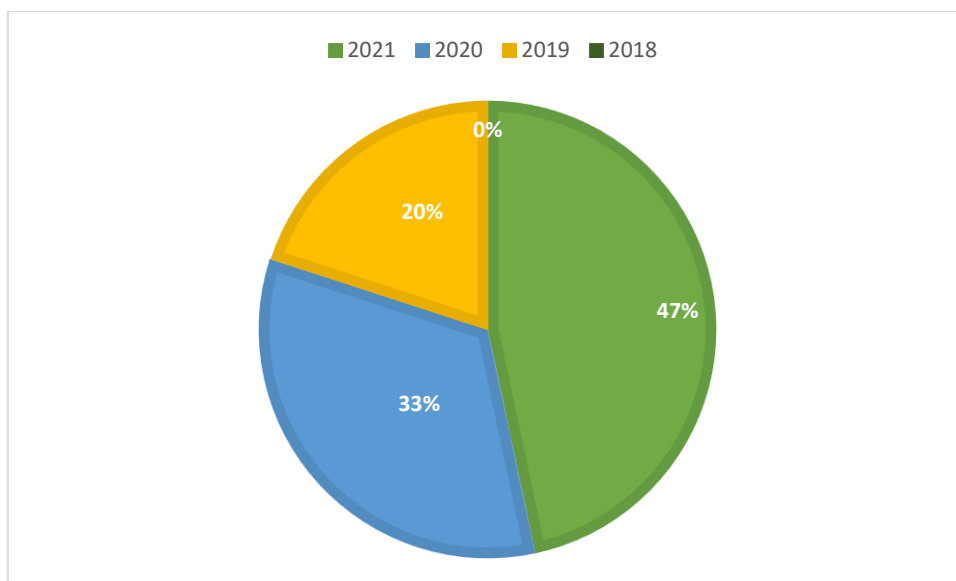

2. Year of program completion