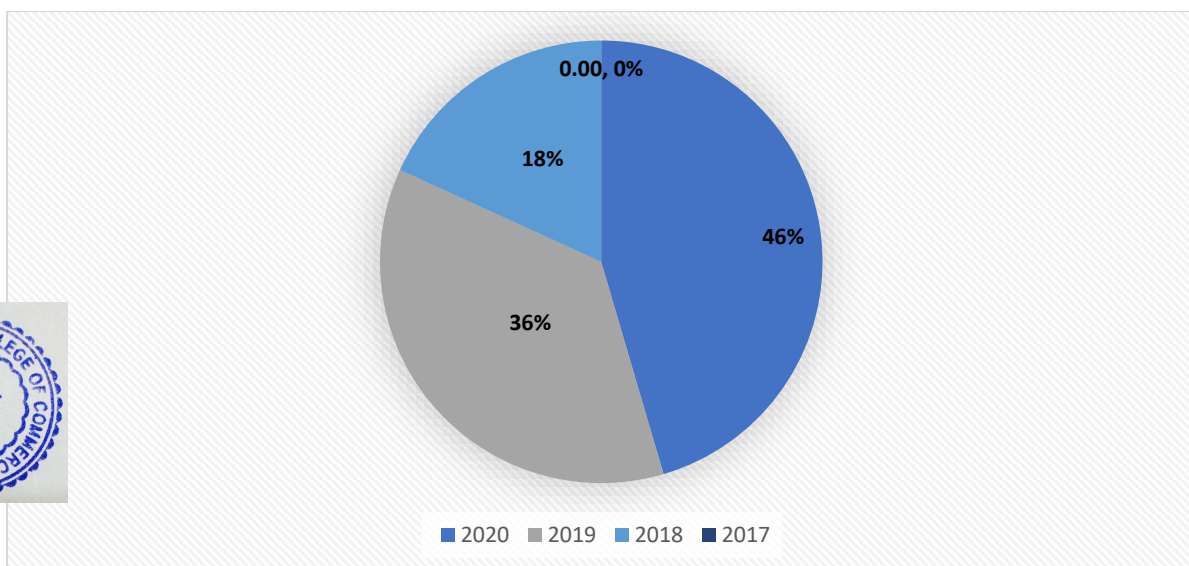

Sheth C.D. Barfiwala College of Commerce

(Affiliated to Veer Narmad South Gujarat University, Surat)

“Accredited B⁺⁺ Grade by NAAC” (CGPA 2.77)

Sahyog society, Sumul Dairy Road, Surat. 395008, Phone: - 2537752

REPORT OF ALUMNI FEEDBACK ON SYLLABUS

ACADEMIC YEAR 2021-22

1. Name of the program completed

2. Year of program completion'

3. The Program Curriculum has exposed you to new knowledge and practices.

4. The Curriculum has helped you to increase interest in the field study / knowledge / work.