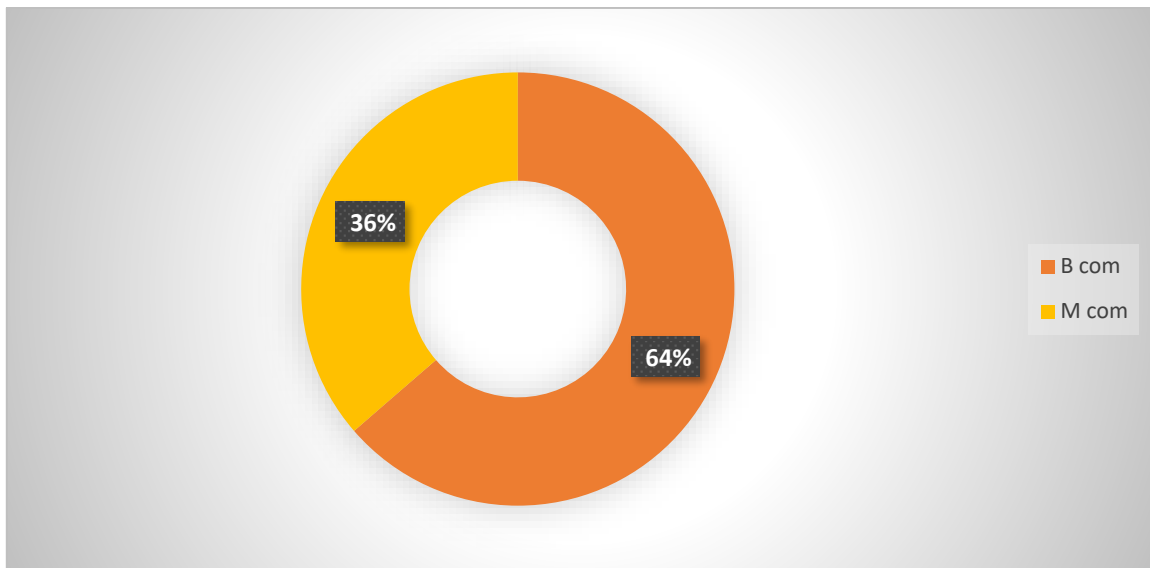

Sheth C.D. Barfiwala College of Commerce

(Affiliated to Veer Narmad South Gujarat University, Surat)

“Accredited B⁺⁺ Grade by NAAC” (CGPA 2.77)

Sahyog society, Sumul Dairy Road, Surat. 395008, Phone: - 2537752

REPORT OF ALUMNI FEEDBACK ON SYLLABUS

ACADEMIC YEAR 2021-22

1. Name of the program completed

2. Year of program completion'

3. The Program Curriculum has exposed you to new knowledge and practices.

4. The Curriculum has helped you to increase interest in the field study / knowledge / work.