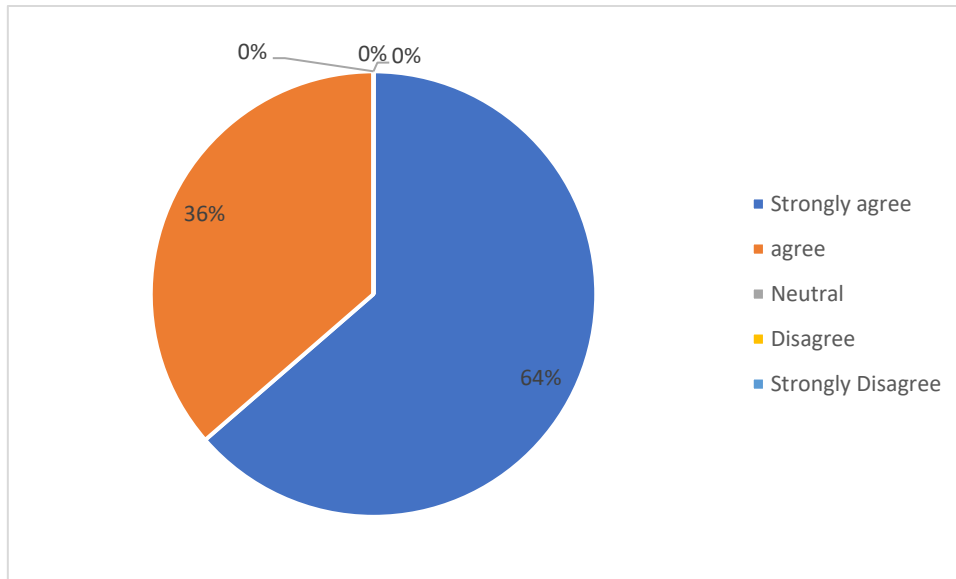

REPORT OF ALUMNI FEEDBACK ON SYLLABUS

ACADEMIC YEAR 2021-22

1. Name of the program completed

2. Year of program completion'

3. The Program Curriculum has exposed you to new knowledge and practices.

4. The Curriculum has helped you to increase interest in the field study / knowledge / work.