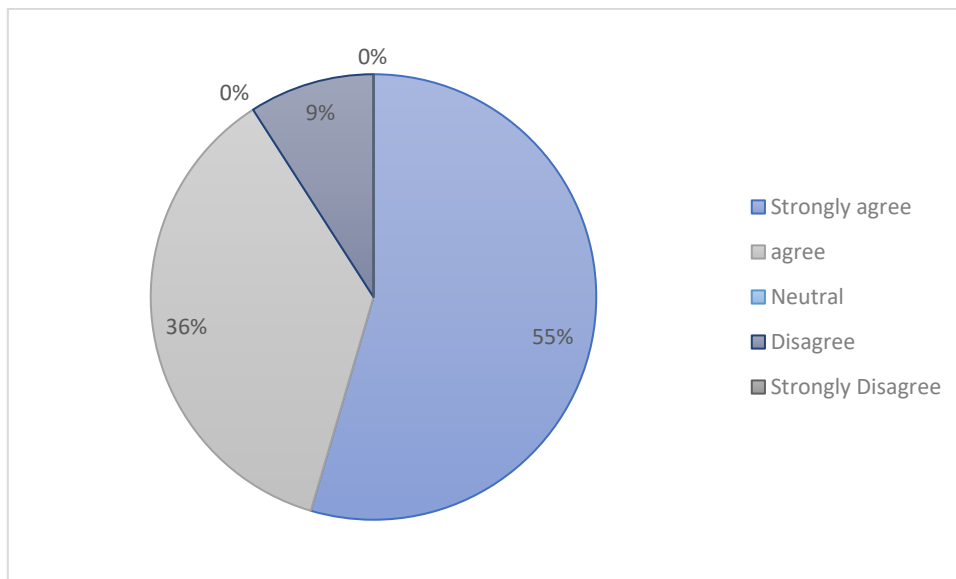

REPORT OF ALUMNI FEEDBACK ON SYLLABUS

ACADEMIC YEAR 2021-22

1. Name of the program completed

2. Year of program completion'

3. The Program Curriculum has exposed you to new knowledge and practices.

4. The Curriculum has helped you to increase interest in the field study / knowledge / work.