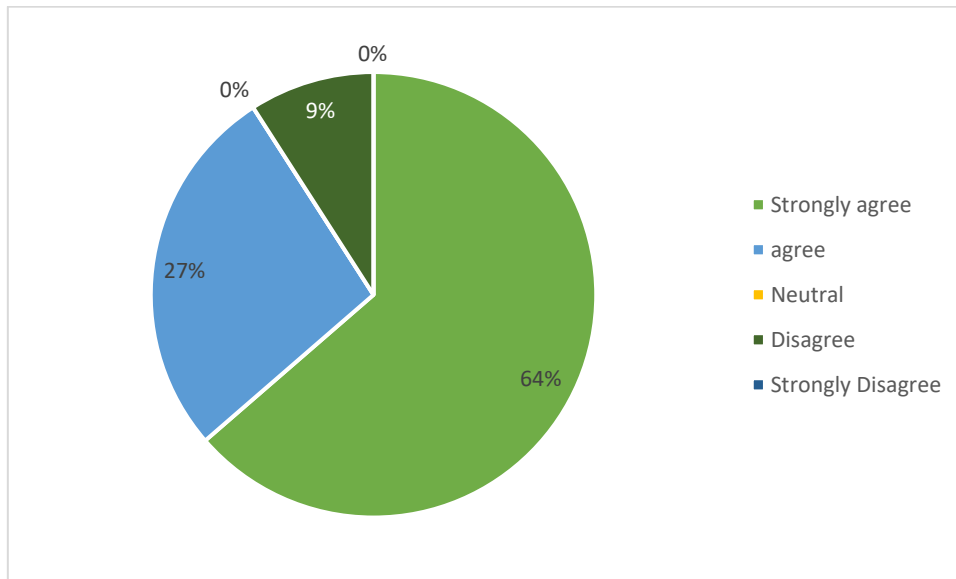

5. The study material provided to understand the curriculum was adequate.

6. The curriculum has helped you to get a job / start a business / get appraisal