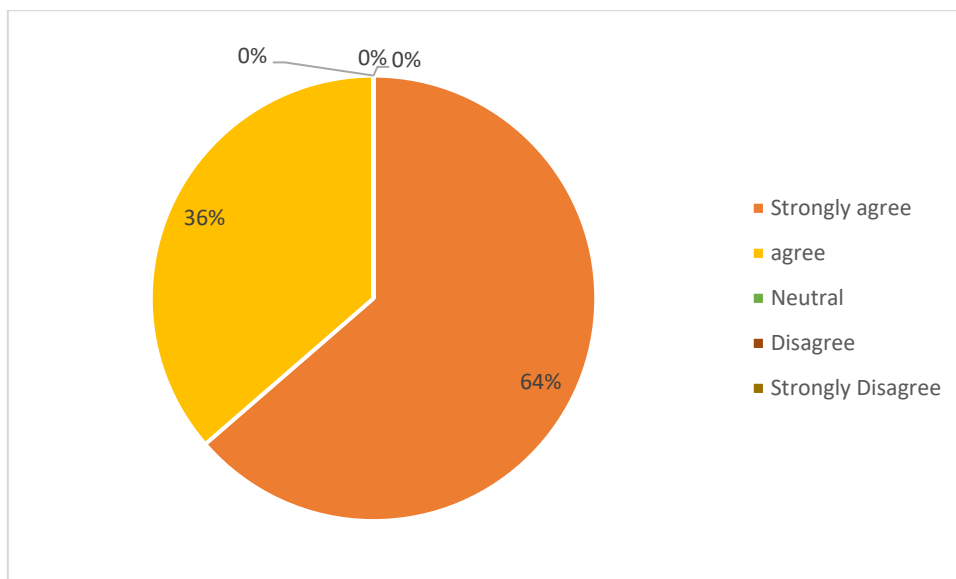

**PRINCIPAL
SHEETH C. D. BARFIWALA
COLLEGE OF COMMERCE, SURAT**