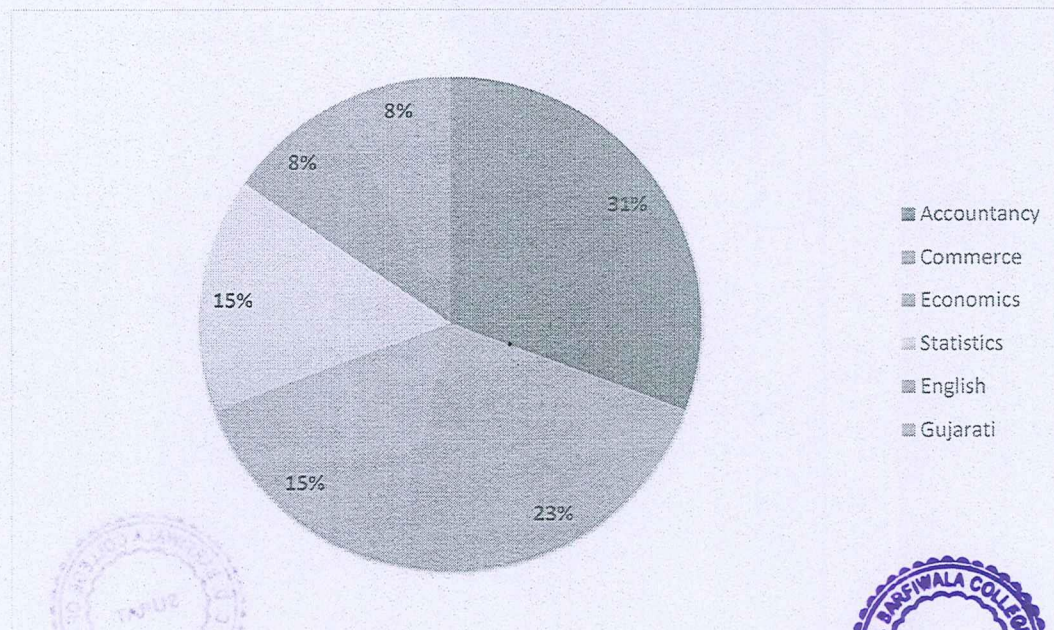

2. Department