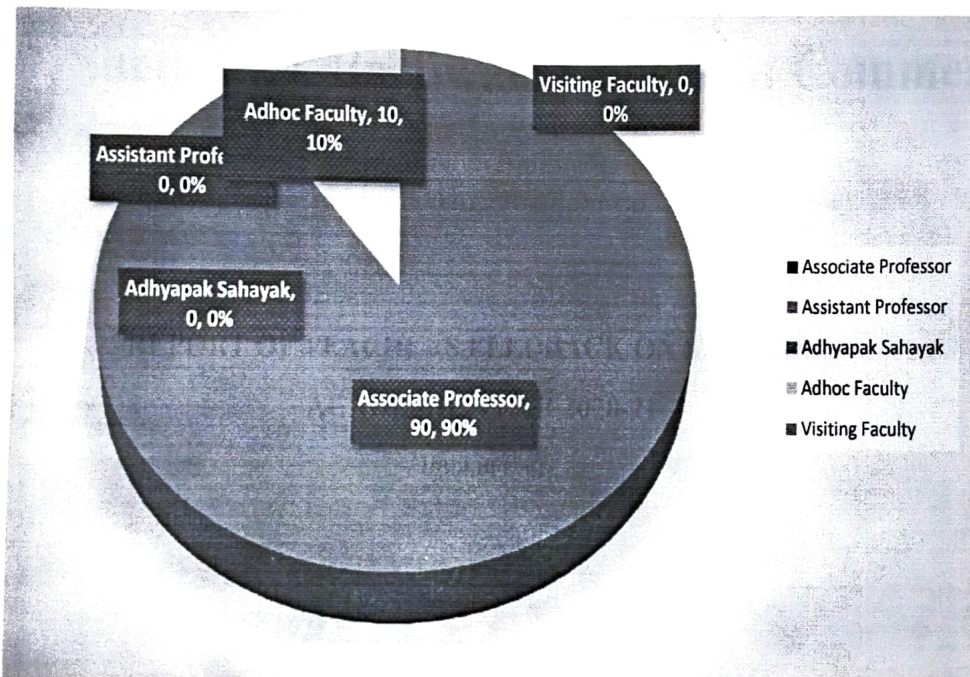

Book-Post/U.P.C./ Regd. A. D

Sheth C.D. Barfiwala College of Commerce

(Affiliated to Veer Narmad South Gujarat University, Surat)

"Accredited B⁺⁺ Grade by NAAC" (CGPA 2.77)

Sahyog society, Sumul Dairy Road, Surat. 395008, Phone: - 2537752

REPORT OF TEACHERS FEEDBACK ON SYLLABUS

ACADEMIC YEAR 2020-21

Data in (%)

1. Designation

2. Department

3. The curriculum design meets the current academic and professional needs.

4. Does the Curriculum content provide students the exposure towards new knowledge and practices?