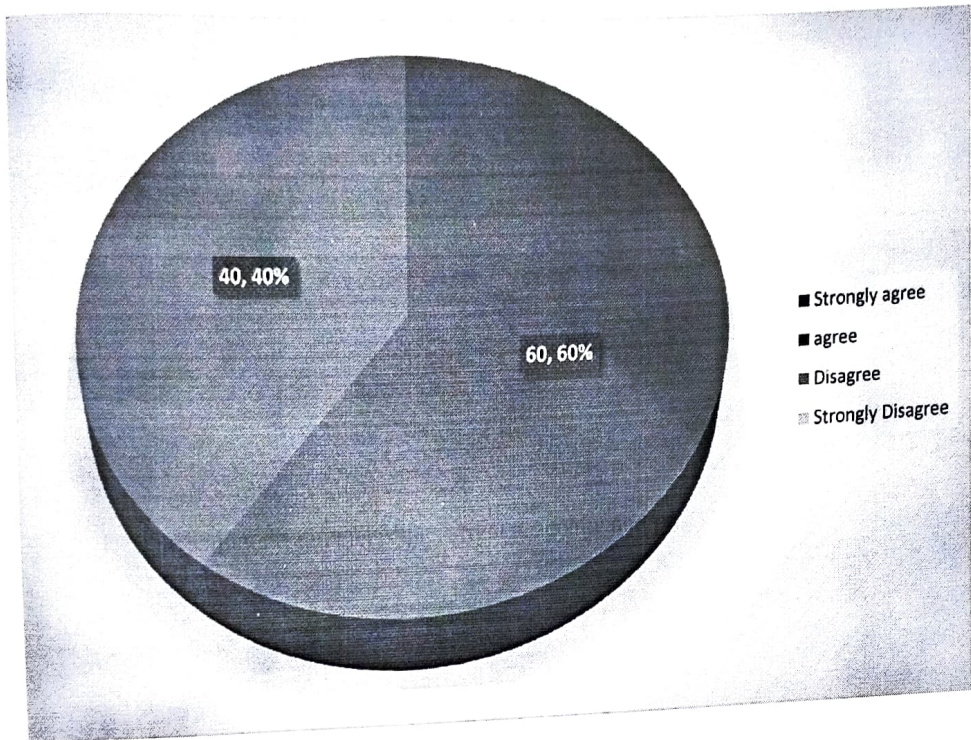

REPORT OF TEACHERS FEEDBACK ON SYLLABUS

ACADEMIC YEAR 2020-21

Data in (%)

1. Designation

2. Department

3. The curriculum design meets the current academic and professional needs.

4. Does the Curriculum content provide students the exposure towards new knowledge and practices?

5. The Curriculum increased student's interest in this field study / knowledge / work.

■ Strongly agree ■ agree ■ Disagree ■ Strongly Disagree

6. Have you been a member of Board of Study at the University in the given academic year?