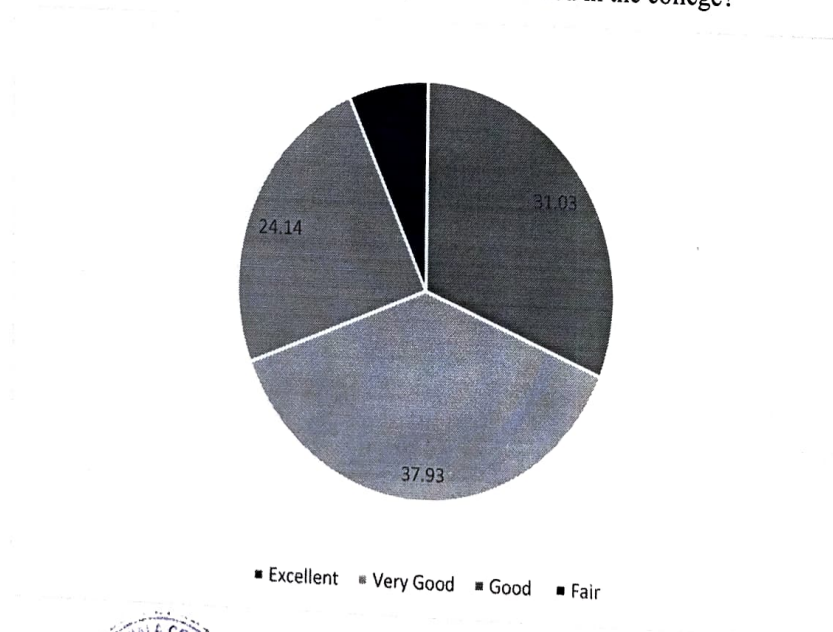

REPORT OF STUDENTS FEEDBACK ON SYLLABUS

ACADEMIC YEAR 2020-21

Data in (%)

1. Class

2. How do you rate the curriculum that you have learned in the college?

3. The Curriculum content has exposed you to new knowledge and practices.

4. The Curriculum has increased your interest in this field study / knowledge / work.

5. The study material handed out to understand the curriculum was adequate.

6. Will you recommend this program to your juniors?