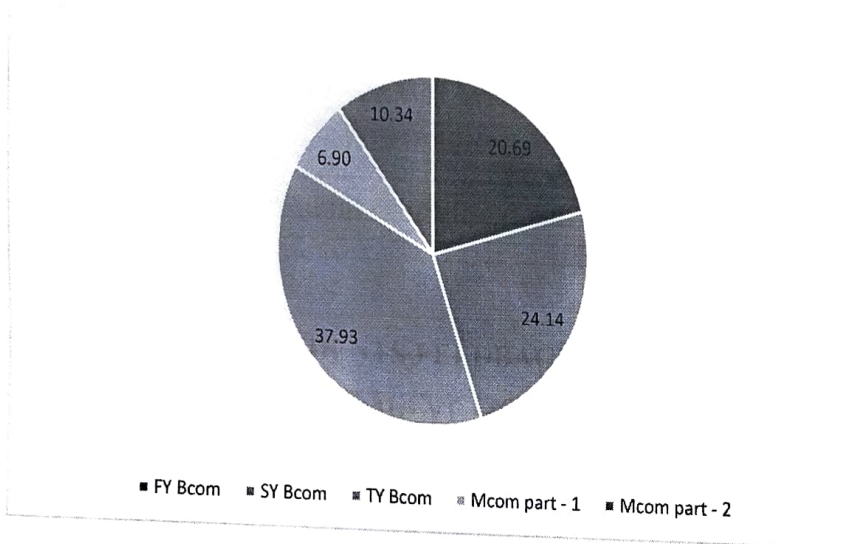

Book-Post/U.P.C./ Regd. A. D

Sheth C.D. Barfiwala College of Commerce

(Affiliated to Veer Narmad South Gujarat University, Surat)

"Accredited B⁺⁺ Grade by NAAC" (CGPA 2.77)

Sahyog society, Sumul Dairy Road, Surat. 395008, Phone: - 2537752

REPORT OF STUDENTS FEEDBACK ON SYLLABUS

ACADEMIC YEAR 2020-21

Data in (%)

1. Class